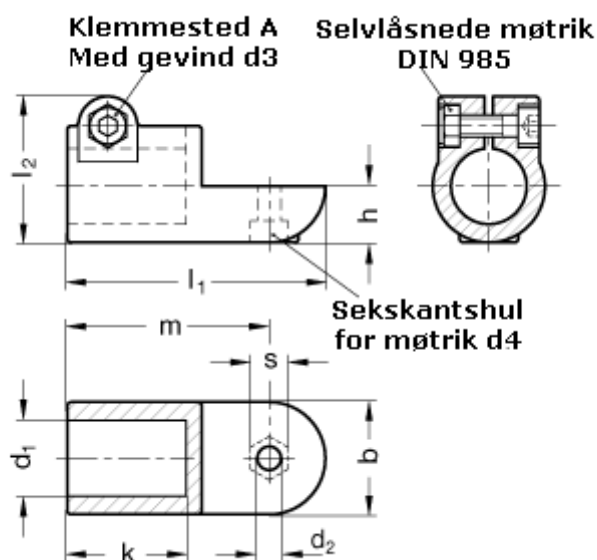

Article number: 20276B30IV2SW

Description: E+G Swivel clamp connector
GN276-B30-IV-2-SW

Measures

$b = 40$	$m = 72$
$d_1 = B30$	$s = 13$
$d_2 = 8.2$	
$d_3 = M 8$	
$d_4 = M 8$	
$k = 42.5$	
$l_1 = 92$	
$l_2 = 52.0$	